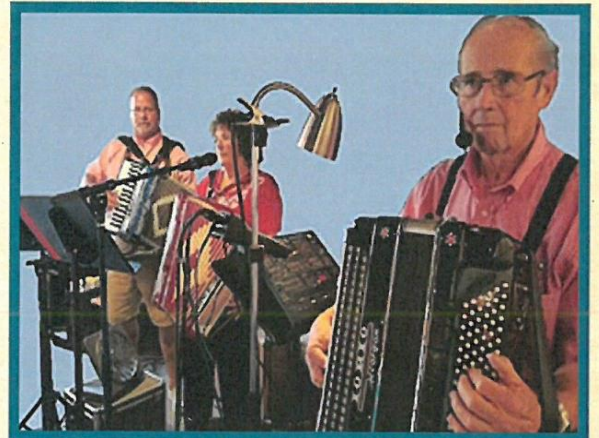

PUBLIC DANCE

FUNDRAISER

JERRY BEAUCHAMP BAND
SUNDAY, MARCH 31ST 1-4PM
OELWEIN COLISEUM BALLROOM
ADMISSION: $8 (FREE UNDER 18)

Dancers, Tim and Kathy, along with several dancers from the Polka Club Of Iowa will be dancing to the Variety Music of the Jerry Beauchamp Band during this fundraiser for the Alzheimer's Association and the Polka Club of Iowa Hall of Fame. Food & beverage will be available for purchase.

alzheimer's
association®

SPONSORED BY:

Polka Club of Iowa, A Proud Sponsor

Lexington Estate
at Buchanan County Health Center